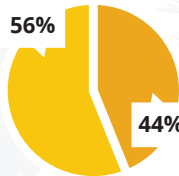

**57,459** STUDENTS SERVED\*

**35,106**  
PathwayConnect  
(pre-matriculated  
online degree students)

**27,716**  
Online degree students (matriculated  
in association with BYU-Idaho and  
Ensign College)