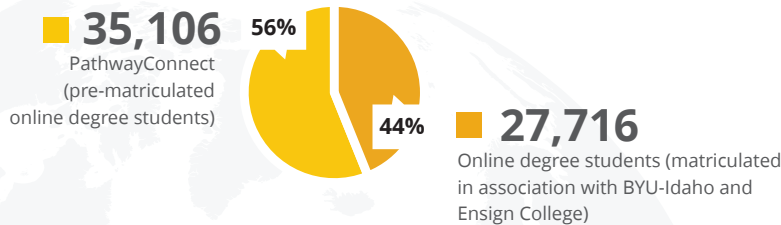

 **57,459** STUDENTS SERVED\*

### GEOGRAPHIC SPREAD

■ International ■ U.S. & Canada

**PathwayConnect**  
(pre-matriculated online degree students)

**Online degree students**  
(matriculated in association with BYU-Idaho and Ensign College)

\*Total unduplicated students are comprised of 35,106 PathwayConnect students and 27,716 BYU-Idaho and Ensign College online degree-seeking students.

#### Highest Enrolling Countries

-  Philippines (3,404 students)
-  Nigeria (2,292 students)
-  Mexico (1,995 students)
-  Brazil (1,705 students)
-  Peru (1,433 students)