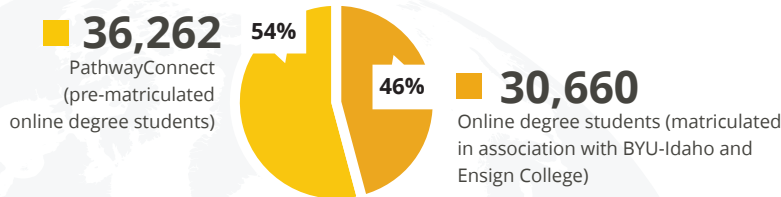

 **61,338** STUDENTS SERVED

Students may be in PathwayConnect and an online degree program in the same year.

GEOGRAPHIC SPREAD

 **International Enrollment**

180+ COUNTRIES Int'l Enrollment (34,733 students)

Highest Enrolling Countries

- Philippines (3,704 students)
- Nigeria (2,722 students)
- Brazil (2,037 students)
- Mexico (2,024 students)
- Peru (1,513 students)

 **United States Enrollment**

50 STATES U.S. Enrollment (26,605 students)

Highest Enrolling U.S. States

- Utah (9,100 students)
- California (2,214 students)
- Arizona (2,034 students)
- Idaho (1,936 students)
- Texas (1,674 students)

AGE & GENDER

U.S. & Canada

International

KEY OUTCOMES